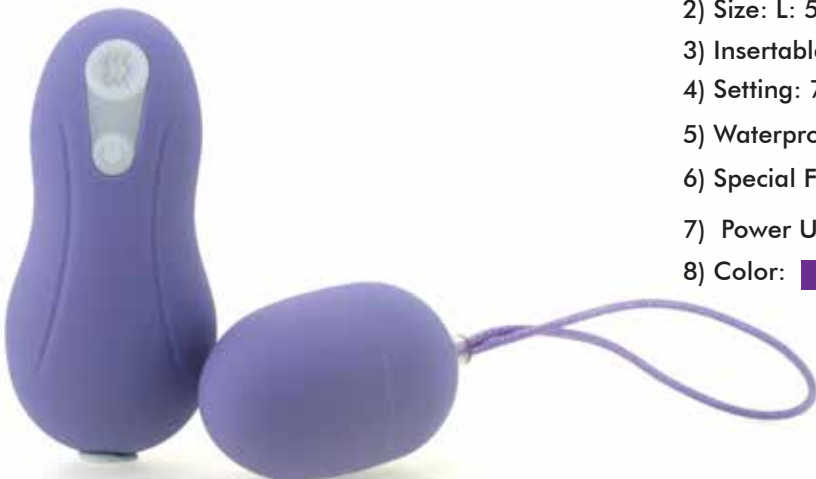

Item #: 20-02

1) Material: ABS
2) Size: L: 5cm x D: 3 cm
3) Insertable Length: 5 cm
4) Setting: 7 pulse patterns
5) Waterproof: Yes
6) Special Function: LED light
7) Power Usage: 2 x AAA batteries
8) Color: